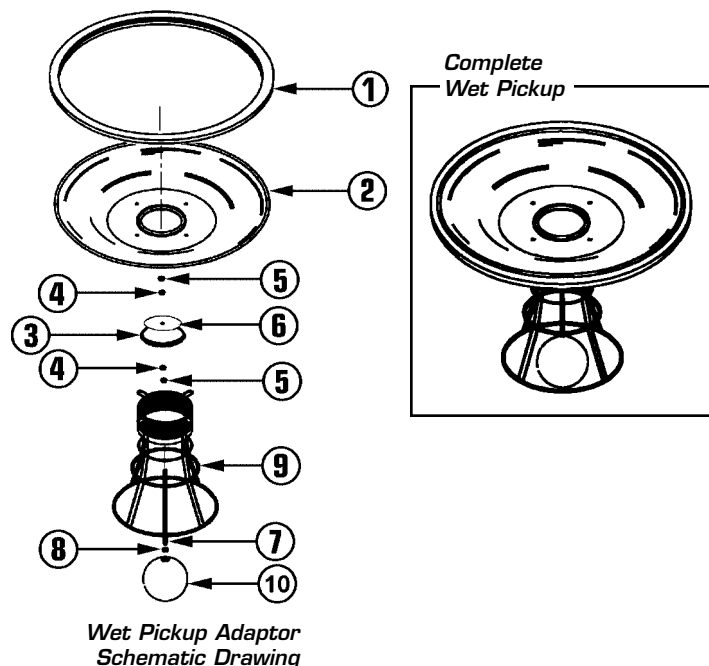

Filter Frame Only

Fits - 14" Dia, 3 1/2 Gal Recovery Tank	1	304158
Fits - 14" Dia, 5 Gal Recovery Tank	1	304123
Fits - 16" Dia, 10 & 15 Gal Recovery Tank	1	304107

Disposable Paper Bag (5/Pk)

Fits - 14" Dia, 3 1/2 Gal Recovery Tank	1	384453
Fits - 14" Dia, 5 Gal Recovery Tank	1	366447
Fits - 16" Dia, 10 Gal Recovery Tank	1	330353
Fits - 16" Dia, 15 Gallon Tank	1	328065

Complete Filter Assembly

Cloth Filter w/Gasket

Filter Frame

Disposable Paper Filter Bag (5/Pk)

WET PICKUP ADAPTORS

Ret No	Part Description	Qty	Part No
	Complete 14" Wet Pickup Adaptor	1	305979
	Complete 16" Wet Pickup Adaptor	1	305987
1A	14" Rubber Gasket	1	376035
1B	16" Rubber Gasket	1	376027
2A	14" Float Pan Adaptor	1	312231
2B	16" Float Pan Adaptor	1	312193
3	Plate Gasket	1	374644
4	Spring Washer	2	372994
5	Ring Retainer	2	372986
6	Aluminum Valve Plate	1	375322
7	Float Spacer Rod	1	372943
8	1/4- 20 Hex Nut w/Lock Washer	1	338966
9	Float Cage Assy (4 thur 10)	1	372900
10	Float Ball w/Hex Nut	1	378003

#10

MOTOR HEAD REPLACEMENT PARTS LIST

1.3 HP BY-PASS MOTOR HEAD (14" & 16")

Ref No	Part Description	Qty	Part No
	14" Motor Head Assembly	1	329894
	16" Motor Head Assembly	1	329843
1	#12 X 1/2" Screw	6	314595
2	Dome Assembly	1	326674
3	Top Motor Gasket	1	364940
4	Motor Holddown	1	315737
5	Yellow Wire Connector	2	350648
6	#10-32 X .31 Screw	1	393258
7	#12 Internal Tooth Lockwasher	3	364037
8	Ground Wire w/Terminals	1	307440
9A	115 Volt, 1 1/4 HP Motor	1	337757
9B	230 Volt, 1 1/4 HP Motor	1	338257
10	Circle Gasket	1	378607
11	Screw Protector	6	341649
12A	115 Volt Convenience Outlet	1	341746
12B	230 Volt Convenience Outlet	1	321495
13	Retainer Clip	1	341932
14	Switch Assembly	1	306940
15	#10-24 X 3/4" Screw	1	337315
16	#10-24 Hex Nut w/Lockwasher	3	331201
17	Strain Relief	1	434299
18	30 Ft, 18/3 Line Cord	1	318647
19	Circle Gasket	1	303011
20	Purse Lock	1	365483
21	Orange Wire Connector	1	398985
22A	16" Cover Assembly	1	326275
22B	14" Cover Assembly	1	329762