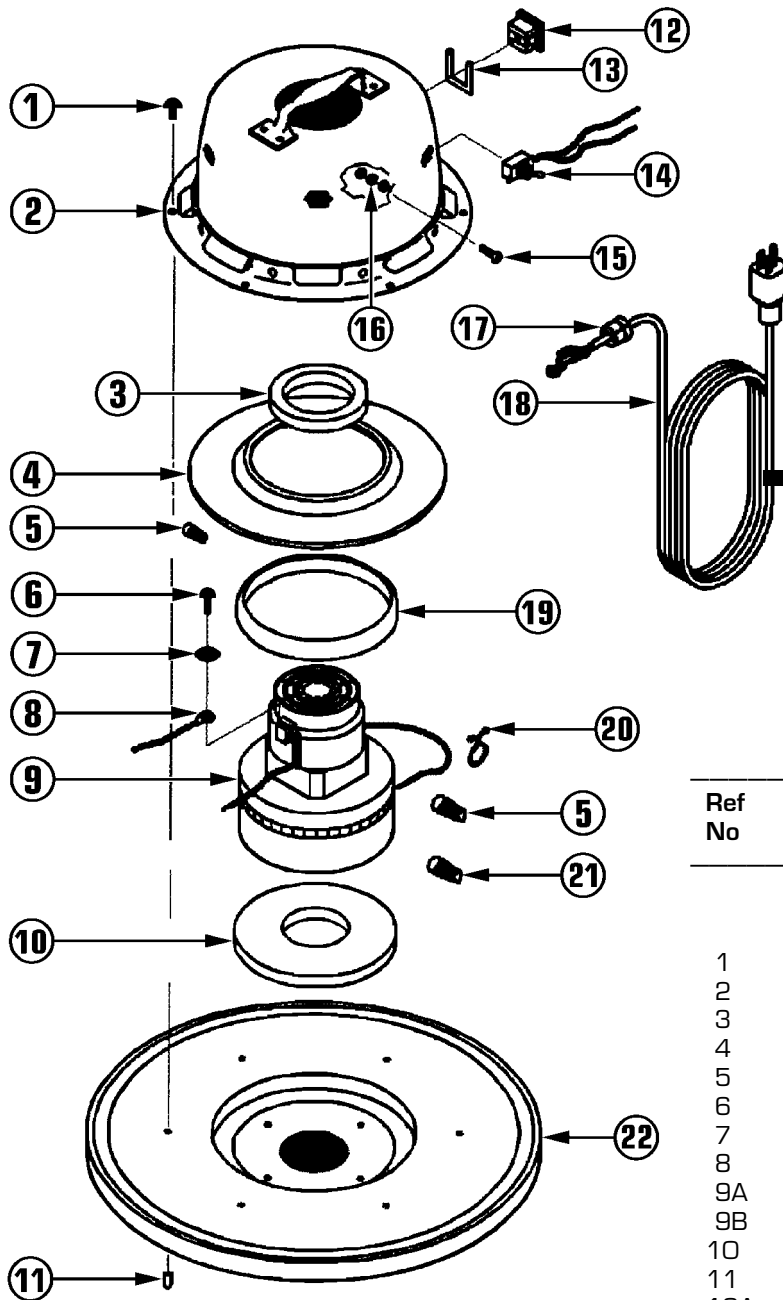

Complete Filter Assembly

Cloth Filter w/Gasket

Filter Frame

Disposable Paper Filter Bag (5/Pk)

WET PICKUP ADAPTORS

Ret No	Part Description	Qty	Part No
	Complete 14" Wet Pickup Adaptor	1	305979
	Complete 16" Wet Pickup Adaptor	1	305987
1A	14" Rubber Gasket	1	376035
1B	16" Rubber Gasket	1	376027
2A	14" Float Pan Adaptor	1	312231
2B	16" Float Pan Adaptor	1	312193
3	Plate Gasket	1	374644
4	Spring Washer	2	372994
5	Ring Retainer	2	372986
6	Aluminum Valve Plate	1	375322
7	Float Spacer Rod	1	372943
8	1/4- 20 Hex Nut w/Lock Washer	1	338966
9	Float Cage Assy (4 thur 10)	1	372900
10	Float Ball w/Hex Nut	1	378003

#10

MOTOR HEAD REPLACEMENT PARTS LIST

1.3 HP BY-PASS MOTOR HEAD (14" & 16")

Ref No	Part Description	Qty	Part No
	14" Motor Head Assembly	1	329894
	16" Motor Head Assembly	1	329843
1	#12 X 1/2" Screw	6	314595
2	Dome Assembly	1	326674
3	Top Motor Gasket	1	364940
4	Motor Holddown	1	315737
5	Yellow Wire Connector	2	350648
6	#10-32 X .31 Screw	1	393258
7	#12 Internal Tooth Lockwasher	3	364037
8	Ground Wire w/Terminals	1	307440
9A	115 Volt, 1 1/4 HP Motor	1	337757
9B	230 Volt, 1 1/4 HP Motor	1	338257
10	Circle Gasket	1	378607
11	Screw Protector	6	341649
12A	115 Volt Convenience Outlet	1	341746
12B	230 Volt Convenience Outlet	1	321495
13	Retainer Clip	1	341932
14	Switch Assembly	1	306940
15	#10-24 X 3/4" Screw	1	337315
16	#10-24 Hex Nut w/Lockwasher	3	331201
17	Strain Relief	1	434299
18	30 Ft, 18/3 Line Cord	1	318647
19	Circle Gasket	1	303011
20	Purse Lock	1	365483
21	Orange Wire Connector	1	398985
22A	16" Cover Assembly	1	326275
22B	14" Cover Assembly	1	329762