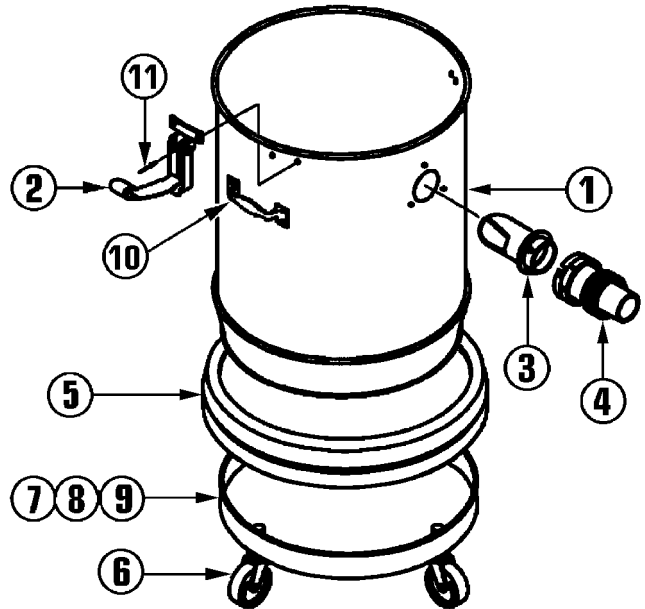

**3 1/2 & 7 GALLON RECOVERY
4 CASTER (14" DIA)**

**STEEL TANKS
REPLACEMENT PARTS LIST**

Ref No	Part Description	Qty	Part No
1A	#6/3 1/2 Gal CRS Tank Assy*	1	329592
1B	#6/3 1/2 Gal SS Tank Assy*	1	364517
1C	#10/7 Gal CRS Tank Assy*	1	325988
1D	#10/7 Gal SS Tank Assy*	1	325945
2	Holddown Clamps	3	358312
3	Inlet Fitting	1	325406
4A	1 1/4" Hose Connector	1	349534
4B	1 1/2" Hose Connector	1	349445
5	Vinyl Bumper	1	318272
6	2 1/2" Swivel Casters	4	307408
7	14" Ring Dolly	1	308234
8	#10-24 X 1 1/2" Screw	2	380938
9	#10-24 X 1 1/2" Hex Nut	2	381004
10	Lift Handles (5 Gal)	2	484091
11	Pop Rivets	3	318906
N/S	Drain Cap w/Chain (#6 & 3 1/2 Gal SS)	1	348309
N/S	Drain Valve (#10 & 7 Gal SS Tank Only)	1	441457

**12 & 16 GALLON RECOVERY
GLIDEMOBILE (16" DIA)**

Ref No	Part Description	Qty	Part No
1A	#15/12 Gal CRS Tank Assy*	1	326143
1B	#15/12 Gal SS Tank Assy*	1	326100
1C	#20/16 Gal CRS Tank Assy*	1	325457
1D	#20/16 Gal SS Tank Assy*	1	325511
2	Push Handle	1	376906
3	Tool Caddy	1	319198
4	Handle Brackets	2	376949
5	Speed Pin Assembly	2	385182
6	Pop Rivets	4	318906
7	Holddown Clamps	3	358312
8	8" Wheels	2	330396
9	Chrome Hub Caps	2	319317
10	1/2" Palnut	2	319619
11	1/2" Flat Steel Washer	4	315435
12	Complete Glidemobile Dolly	1	382590
13	1/4-20 X 1 1/4" Bolt	1	345555
14	1/4-20 Hex Nut	1	338966
15	2 1/2" Swivel Caster	2	307408
16A	1 1/4" Hose Connector	1	349534
16B	1 1/2" Hose Connector	1	349445
17	Inlet Fitting	1	325406
18	Drain Valve (SS Tank Only)	1	379980
19	Circle Gasket (SS Tank Only)	1	378720

Complete Filter Assembly

Fits - 14" Dia, 3 1/2 Gal Recovery Tank	1	306428
Fits - 14" Dia, 5 Gal Recovery Tank	1	306436
Fits - 16" Dia, 10 & 15 Gal Recovery Tank	1	306444

Cloth Filter w/Gasket

Fits - 14" Dia, 3 1/2 Recovery Gallon Tank	1	306452
Fits - 14" Dia, 5 Gal Recovery Tank	1	306460
Fits - 16" Dia, 10 & 15 Gal Recovery Tank	1	306479