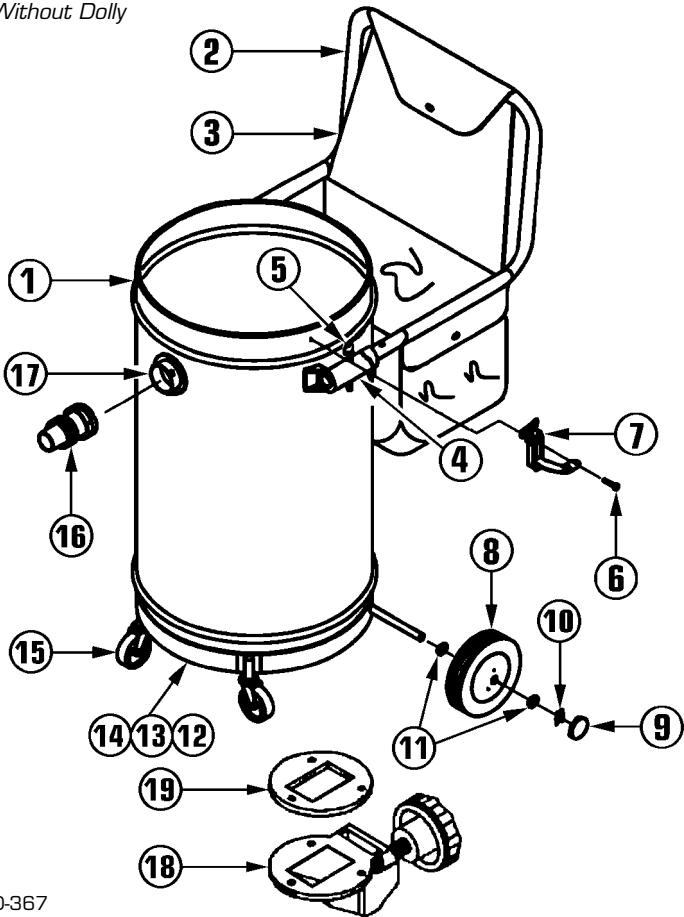

**12 & 16 GALLON RECOVERY
GLIDEMOBILE (16" DIA)**

Ref No	Part Description	Qty	Part No
1A	#15/12 Gal CRS Tank Assy*	1	326143
1B	#15/12 Gal SS Tank Assy*	1	326100
1C	#20/16 Gal CRS Tank Assy*	1	325457
1D	#20/16 Gal SS Tank Assy*	1	325511
2	Push Handle	1	376906
3	Tool Caddy	1	319198
4	Handle Brackets	2	376949
5	Speed Pin Assembly	2	385182
6	Pop Rivets	4	318906
7	Holddown Clamps	3	358312
8	8" Wheels	2	330396
9	Chrome Hub Caps	2	319317
10	1/2" Palnut	2	319619
11	1/2" Flat Steel Washer	4	315435
12	Complete Glidemobile Dolly	1	382590
13	1/4-20 X 1 1/4" Bolt	1	345555
14	1/4-20 Hex Nut	1	338966
15	2 1/2" Swivel Caster	2	307408
16A	1 1/4" Hose Connector	1	349534
16B	1 1/2" Hose Connector	1	349445
17	Inlet Fitting	1	325406
18	Drain Valve (SS Tank Only)	1	379980
19	Circle Gasket (SS Tank Only)	1	378720

* Without Dolly