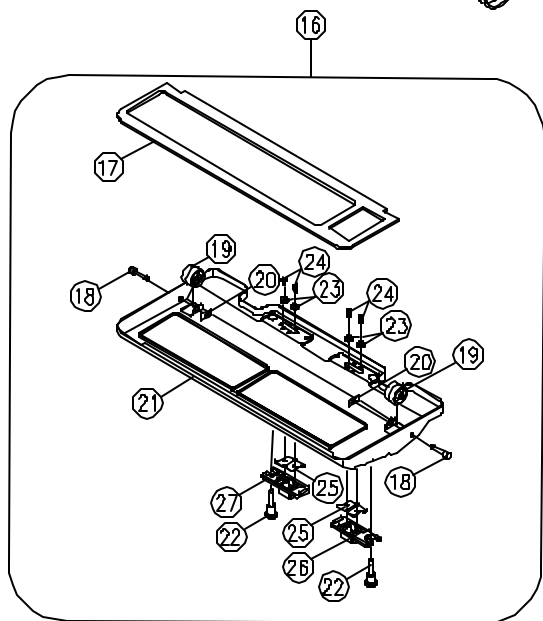

# B

**DRAWING B****CMPS-1N**

KEY	ITEM	DESCRIPTION	KEY	ITEM	DESCRIPTION
1	53.088	Handle Release Spring	24	C012-0500E	Brushroll Assembly
2	CM031000	Screw for Handle Spring	25	B012-0214	Brushroll Rubber End Caps Left
3	CM011002	Nozzle Housing	26	B012-0700	Brushroll Left Metal Cap
4	A07	Hose Fitting	27	B012-0600	Brushroll Felt Washer
5	C44-E	Nozzle Hose Nobt	28	B012-1300	Brushroll Bearing
6	84.200	Pivot Sleeve Bushing	29	B012-0500	Brushroll Bearing Holder
7	CM011001	Lens Green	30	B012-2400E	Brush Insert Strips
8	CMP-MARK	Clean Max Top Mark	31	B012-0400	Brushroll Belt Pulley
9	CM011003	Rivet for Bumper	32	B624-0100	Brushroll Spacing Spring
10	CMPS-BMP	Furniture Guard Bumper	33	B012-0800	Brushroll Pulley Metal End Cap
11	CM011004	Pedal Frame CleanMax	34	B012-0114	Brushroll Pulley End Rubber Cap
12	B014-0500	Rear Belt Guard	35	B012-1000	Brushroll Shaft
13	CM011006	Swivel Belt Cover	36	A732-0400	Brushroll Spring Clip
14	CM011007	Base Plate Assembly	37	A732-0200	Brushroll E-Clip
15	CM031001	Base Plate Gasket	38	B123-1900	Foam Motor Sound Suppressor
16	B010-0500	Base Plate Wheel Axle	39	B123-1300	Metal Pivot Sleeve
17	B010-0913	Base Plate Wheel	40	CM031002	Front Rubber Motor Mount
18	A732-2100	Base Plate Wheel Push Nut	41	CM011010	Motor Assembly
19	CM011012	Base Plate Latch Stud Screw	42	CM031003	Rear Rubber Motor Mount
20	CM011011	Base Plate Latch Screw	43	CMPS-BB	Belt
21		Base Plate Latch Leaf Spring	44	CM031003	Screw for Pedal Frame
22	CM011008	Base Plate Latch Left	45	CM031004	Screw for Swivel Belt Cover
23	CM011009	Base Plate Latch Right	46	CM031005	Spring for Swivel Belt Cover