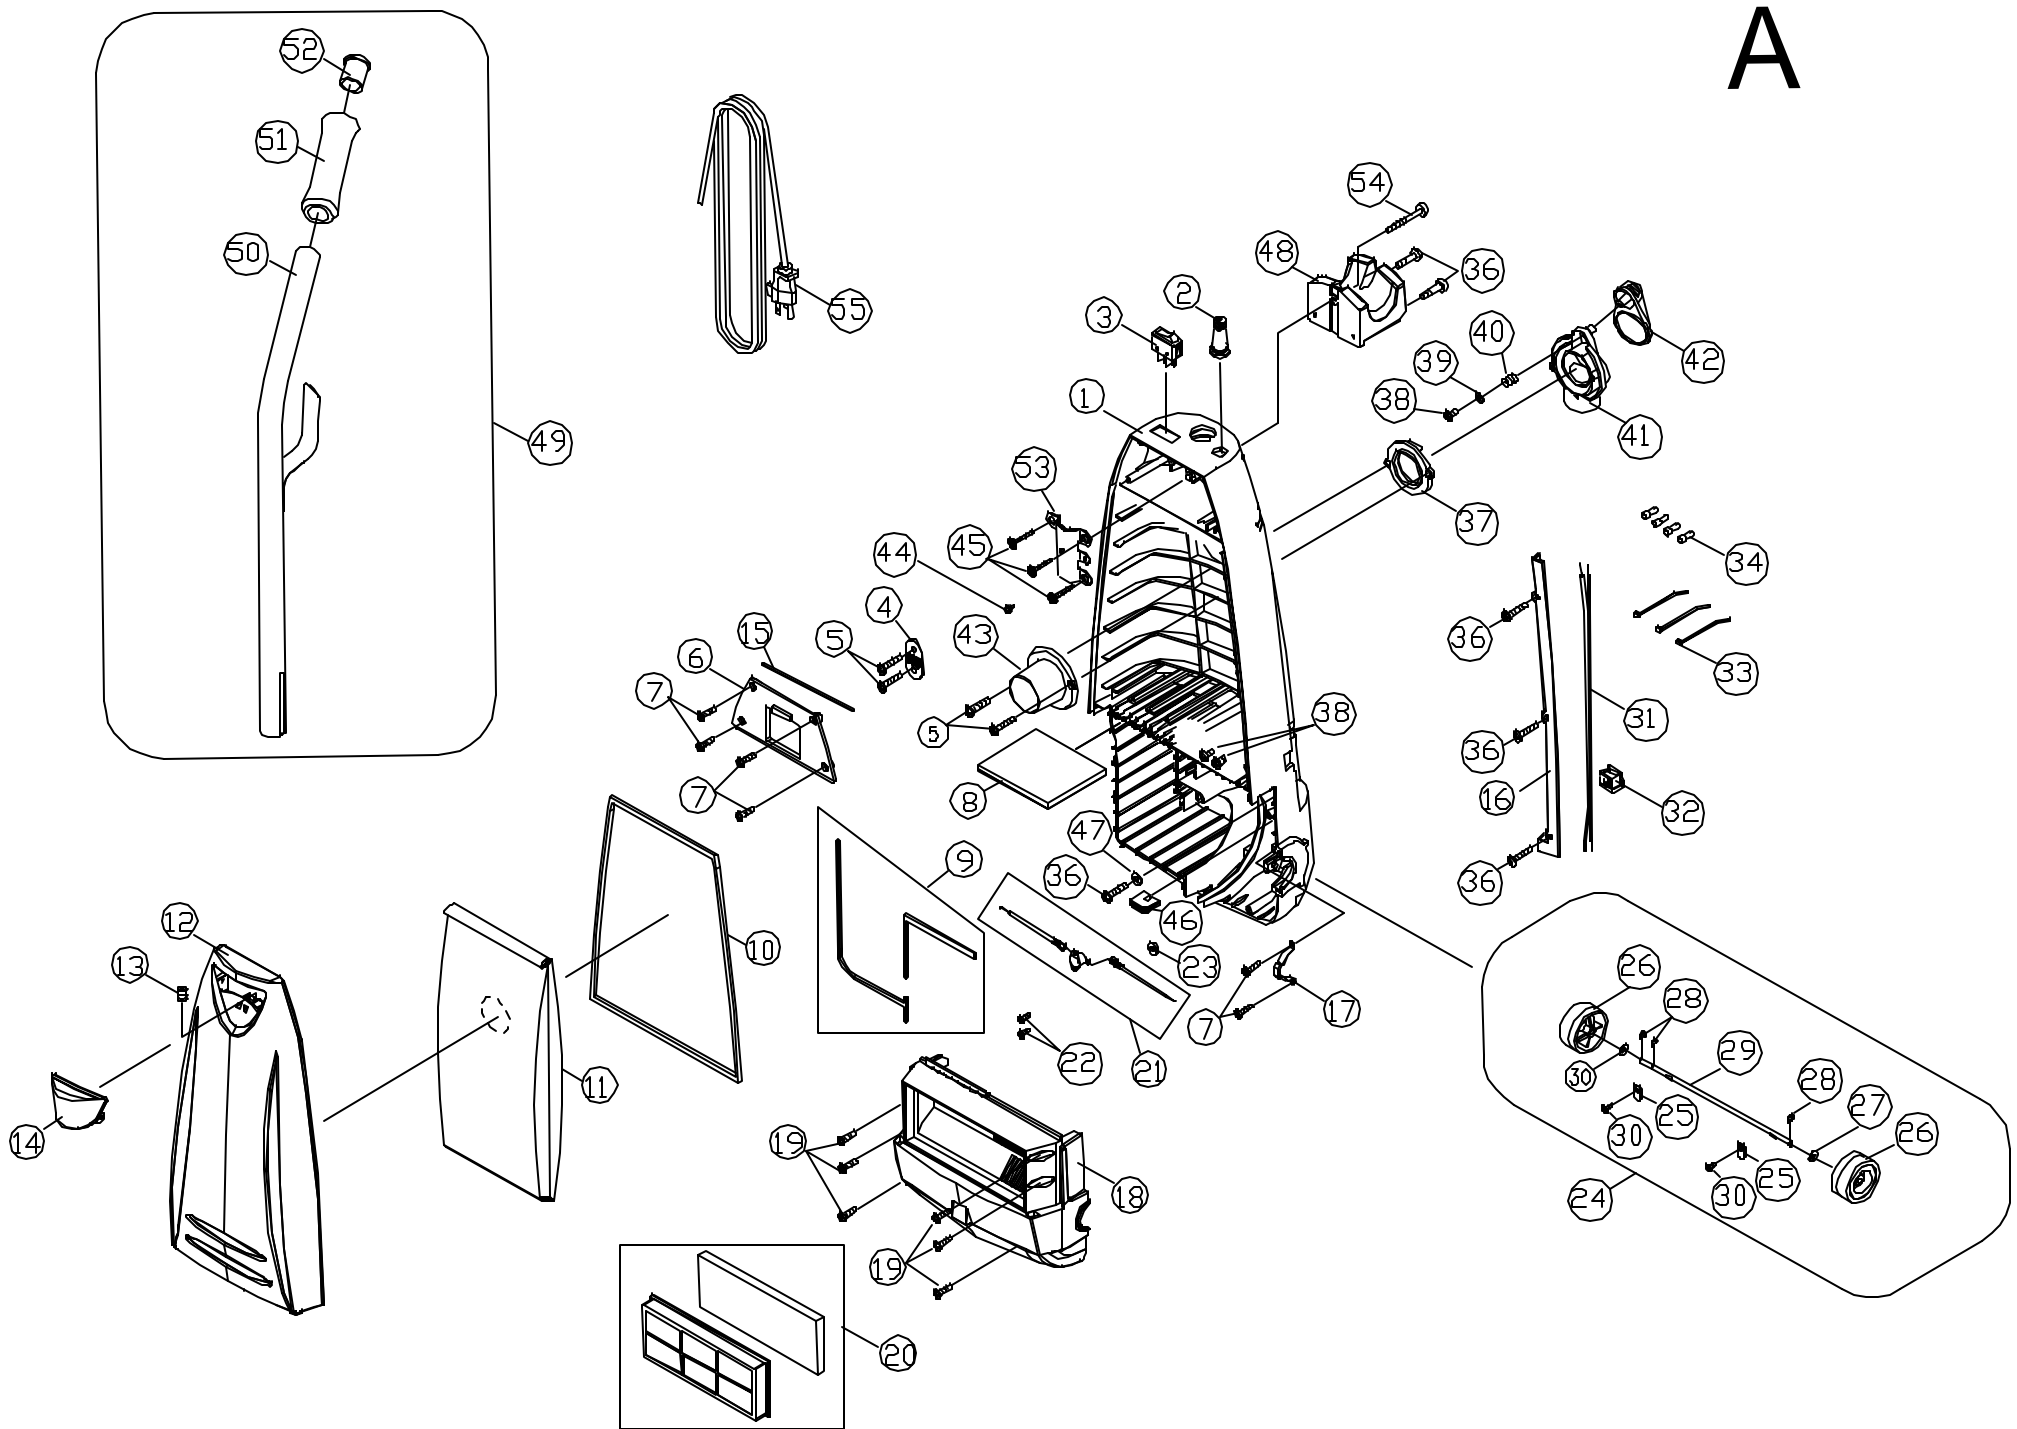

# A

**DRAWING A****CMPS-1N**

KEY	ITEM	DESCRIPTION	KEY	ITEM	DESCRIPTION
1	CM021001	Dust Compartment	28	A732-0300	Rear Axle Wheel Clip
2	B326-0114	Boot Strain Relief	29	54.135	Rear Wheel Axle
3	25.104	Main Switch	30	A732-8500	Clamp for Rear Axle
4	84.100	Internal Cord Strap	31	B224-3014B	Motor Lead Cord
5	A732-1100	Screw	32	84.109	Bushing for Motor Lead
6	84.102	Switch Cover	33	A732-0100	Zip Tie
7	A732-4500	Screw	34	B123-0100	Wire Connector
8	06.611	Secondary Filter	35	CM021007	Obt Tool Caddy(Not Shown)
9	84.103	Motor Cover Seal Kit	36	84.110	Screw
10	84.104	Dust Compartment Seal	37	A721-0200	Suction Inlet Gasket
11	CMPS-12	Paper Bag	38	A732-1200	Screw for Inlet Cover
12	CM021004	Dust Cover	39	B625-0105	Washer for Inlet Cover
13	24.700	Latch Spring	40	B625-0805	Inlet Cover Spring
14	84.105	Dust Cover Release Latch	41	54.007	Nobt Suction Inlet
15	84.106	Switch Cover Seal	42	B625-0914	Nobt Suction Inlet Cover
16	84.107	Motor Cord Holder Plate	43	B2110230	Nobt Red Bag Collar
17	84.108	Support Strap	44	84.110	Screw for Caddy
18	CM021005	Motor Cover	45	A732-1100	Screw for Handle Retainer
19	A732-8314	Screw	46	84.111	Internal Lower Cord Retainer
20	CMPS-PF	Exhaust Foam Filter Assembly	47	A430-0405	Washer
21	B333-0400B	Thermal Reset Switch	48	84.112	Hose Hanger/Carrying Handle
22	A732-0700	Screw	49	CM031000	Handle Assembly Complete
23	B333-0600	Thermal Switch Seal	50		Handle Tube (Only in Assembly)
24	CM021006	Rear Wheel & Axle Assembly	51	B431-2014	Foam Grip
25	54.136	Set Washer for Axle	52	G10	Handle Tube Cap
26	CM031003	Rear Wheel	53	B324-0400	Handle Retainer
27	A328-0100B	Rear Axle Wheel Washer	54	A232-0100	Handle Bolt
			55	CMPS-50C	Power Cord