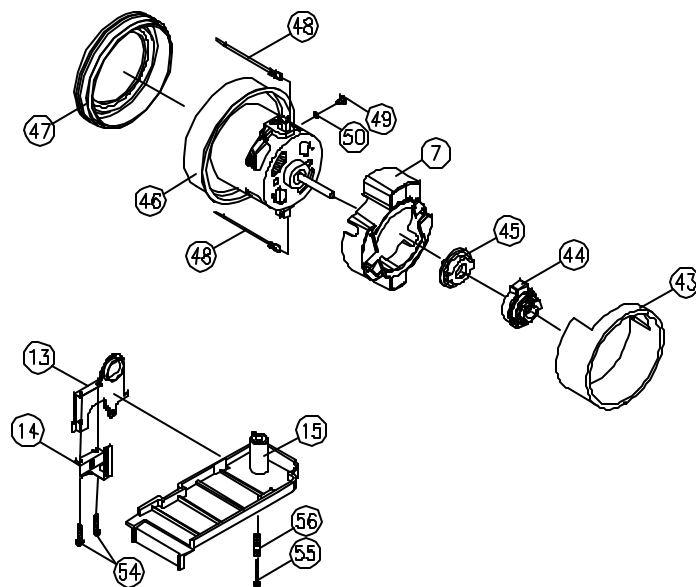

B

DRAWING B

CMPS-1N

KEY	ITEM	DESCRIPTION	KEY	ITEM	DESCRIPTION
1	53.088	Handle Release Spring	24	C012-0500E	Brushroll Assembly
2	CM031000	Screw for Handle Spring	25	B012-0214	Brushroll Rubber End Caps Left
3	CM011002	Nozzle Housing	26	B012-0700	Brushroll Left Metal Cap
4	A07	Hose Fitting	27	B012-0600	Brushroll Felt Washer
5	C44-E	Nozzle Hose Nobt	28	B012-1300	Brushroll Bearing
6	84.200	Pivot Sleeve Bushing	29	B012-0500	Brushroll Bearing Holder
7	CM011001	Lens Green	30	B012-2400E	Brush Insert Strips
8	CMP-MARK	Clean Max Top Mark	31	B012-0400	Brushroll Belt Pulley
9	CM011003	Rivet for Bumper	32	B624-0100	Brushroll Spacing Spring
10	CMPS-BMP	Furniture Guard Bumper	33	B012-0800	Brushroll Pulley Metal End Cap
11	CM011004	Pedal Frame CleanMax	34	B012-0114	Brushroll Pulley End Rubber Cap
12	B014-0500	Rear Belt Guard	35	B012-1000	Brushroll Shaft
13	CM011006	Swivel Belt Cover	36	A732-0400	Brushroll Spring Clip
14	CM011007	Base Plate Assembly	37	A732-0200	Brushroll E-Clip
15	CM031001	Base Plate Gasket	38	B123-1900	Foam Motor Sound Suppressor
16	B010-0500	Base Plate Wheel Axle	39	B123-1300	Metal Pivot Sleeve
17	B010-0913	Base Plate Wheel	40	CM031002	Front Rubber Motor Mount
18	A732-2100	Base Plate Wheel Push Nut	41	CM011010	Motor Assembly
19	CM011012	Base Plate Latch Stud Screw	42	CM031003	Rear Rubber Motor Mount
20	CM011011	Base Plate Latch Screw	43	CMPS-BB	Belt
21		Base Plate Latch Leaf Spring	44	CM031003	Screw for Pedal Frame
22	CM011008	Base Plate Latch Left	45	CM031004	Screw for Swivel Belt Cover
23	CM011009	Base Plate Latch Right	46	CM031005	Spring for Swivel Belt Cover