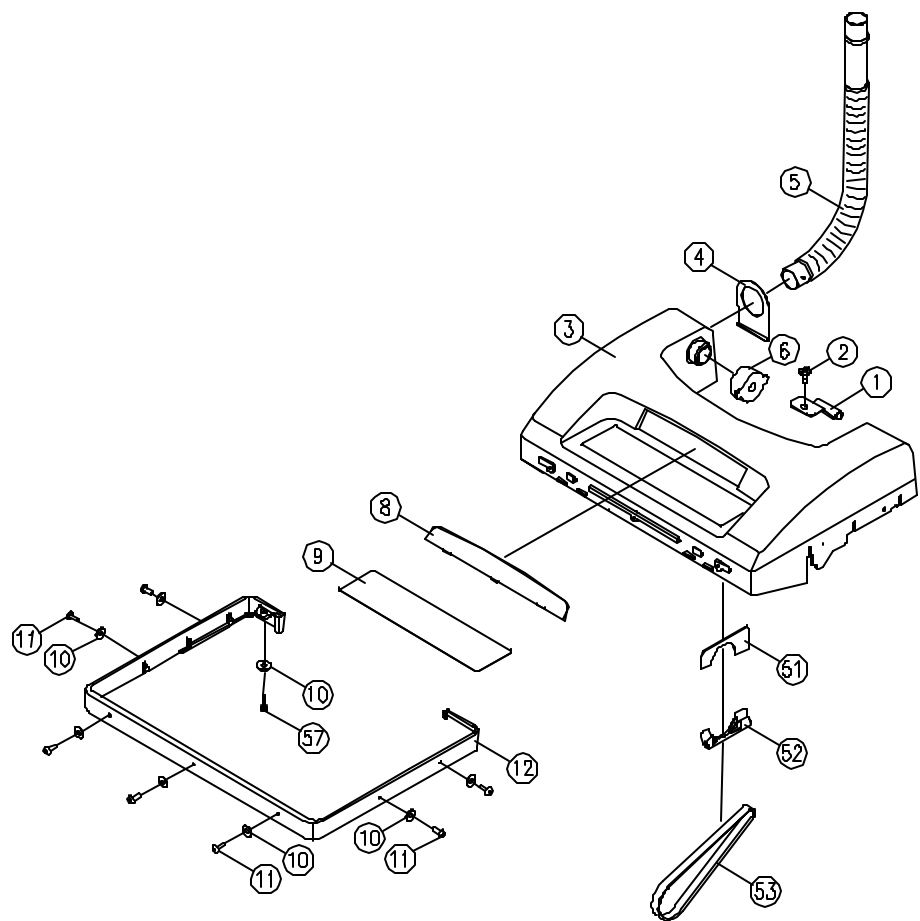

B

DRAWING B

CMPS-1N

KEY	ITEM	DESCRIPTION	KEY	ITEM	DESCRIPTION
1	53.088	Handle Release Spring	24	C012-0500E	Brushroll Assembly
2	CM031000	Screw for Handle Spring	25	B012-0214	Brushroll Rubber End Caps Left
3	CM011002	Nozzle Housing	26	B012-0700	Brushroll Left Metal Cap
4	A07	Hose Fitting	27	B012-0600	Brushroll Felt Washer
5	C44-E	Nozzle Hose Nobt	28	B012-1300	Brushroll Bearing
6	84.200	Pivot Sleeve Bushing	29	B012-0500	Brushroll Bearing Holder
7	CM011001	Lens Green	30	B012-2400E	Brush Insert Strips
8	CMP-MARK	Clean Max Top Mark	31	B012-0400	Brushroll Belt Pulley
9	CM011003	Rivet for Bumper	32	B624-0100	Brushroll Spacing Spring
10	CMPS-BMP	Furniture Guard Bumper	33	B012-0800	Brushroll Pulley Metal End Cap
11	CM011004	Pedal Frame CleanMax	34	B012-0114	Brushroll Pulley End Rubber Cap
12	B014-0500	Rear Belt Guard	35	B012-1000	Brushroll Shaft
13	CM011006	Swivel Belt Cover	36	A732-0400	Brushroll Spring Clip
14	CM011007	Base Plate Assembly	37	A732-0200	Brushroll E-Clip
15	CM031001	Base Plate Gasket	38	B123-1900	Foam Motor Sound Suppressor
16	B010-0500	Base Plate Wheel Axle	39	B123-1300	Metal Pivot Sleeve
17	B010-0913	Base Plate Wheel	40	CM031002	Front Rubber Motor Mount
18	A732-2100	Base Plate Wheel Push Nut	41	CM011010	Motor Assembly
19	CM011012	Base Plate Latch Stud Screw	42	CM031003	Rear Rubber Motor Mount
20	CM011011	Base Plate Latch Screw	43	CMPS-BB	Belt
21		Base Plate Latch Leaf Spring	44	CM031003	Screw for Pedal Frame
22	CM011008	Base Plate Latch Left	45	CM031004	Screw for Swivel Belt Cover
23	CM011009	Base Plate Latch Right	46	CM031005	Spring for Swivel Belt Cover