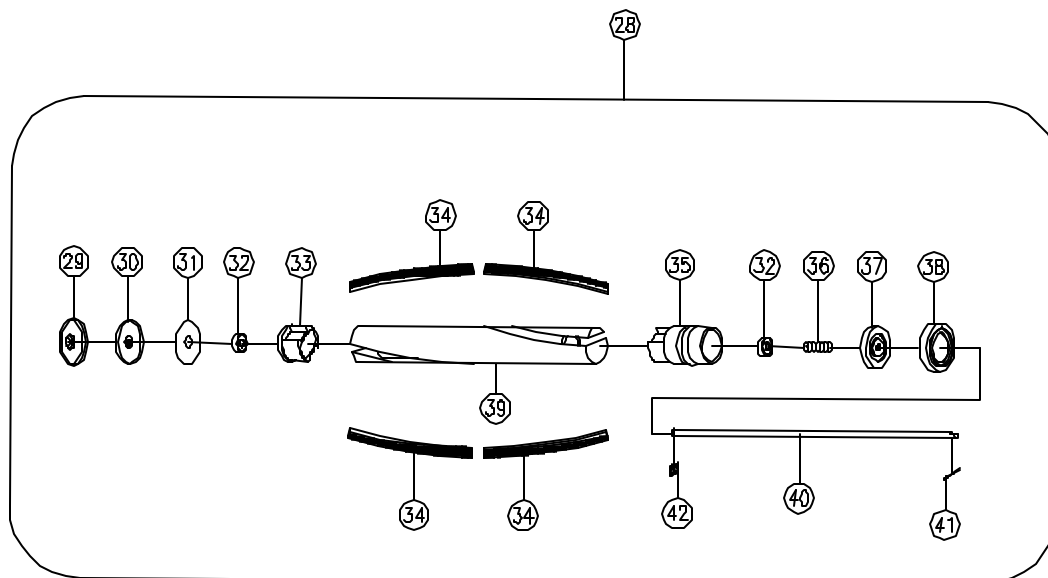

B

DRAWING B

CMPS-1N

KEY	ITEM	DESCRIPTION	KEY	ITEM	DESCRIPTION
1	53.088	Handle Release Spring	24	C012-0500E	Brushroll Assembly
2	CM031000	Screw for Handle Spring	25	B012-0214	Brushroll Rubber End Caps Left
3	CM011002	Nozzle Housing	26	B012-0700	Brushroll Left Metal Cap
4	A07	Hose Fitting	27	B012-0600	Brushroll Felt Washer
5	C44-E	Nozzle Hose Nobt	28	B012-1300	Brushroll Bearing
6	84.200	Pivot Sleeve Bushing	29	B012-0500	Brushroll Bearing Holder
7	CM011001	Lens Green	30	B012-2400E	Brush Insert Strips
8	CMP-MARK	Clean Max Top Mark	31	B012-0400	Brushroll Belt Pulley
9	CM011003	Rivet for Bumper	32	B624-0100	Brushroll Spacing Spring
10	CMPS-BMP	Furniture Guard Bumper	33	B012-0800	Brushroll Pulley Metal End Cap
11	CM011004	Pedal Frame CleanMax	34	B012-0114	Brushroll Pulley End Rubber Cap
12	B014-0500	Rear Belt Guard	35	B012-1000	Brushroll Shaft
13	CM011006	Swivel Belt Cover	36	A732-0400	Brushroll Spring Clip
14	CM011007	Base Plate Assembly	37	A732-0200	Brushroll E-Clip
15	CM031001	Base Plate Gasket	38	B123-1900	Foam Motor Sound Suppressor
16	B010-0500	Base Plate Wheel Axle	39	B123-1300	Metal Pivot Sleeve
17	B010-0913	Base Plate Wheel	40	CM031002	Front Rubber Motor Mount
18	A732-2100	Base Plate Wheel Push Nut	41	CM011010	Motor Assembly
19	CM011012	Base Plate Latch Stud Screw	42	CM031003	Rear Rubber Motor Mount
20	CM011011	Base Plate Latch Screw	43	CMPS-BB	Belt
21		Base Plate Latch Leaf Spring	44	CM031003	Screw for Pedal Frame
22	CM011008	Base Plate Latch Left	45	CM031004	Screw for Swivel Belt Cover
23	CM011009	Base Plate Latch Right	46	CM031005	Spring for Swivel Belt Cover