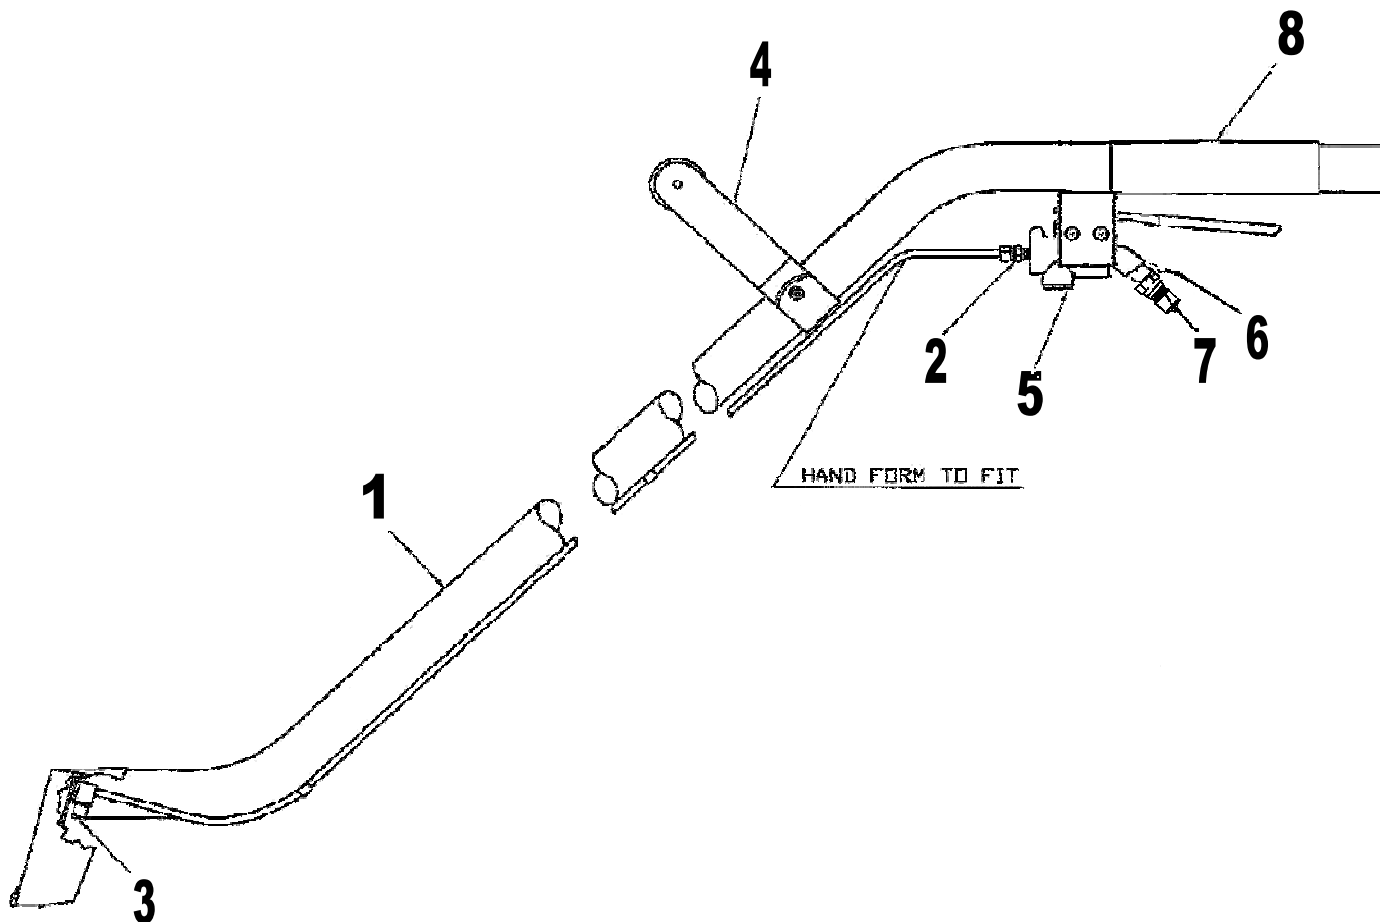

2600 Sandia Dual Jet Double Bend Wand

Item #	Qty	Part #	Description
1	1	2601	Double Bend 2 Jet Wand
2	1	80-0504	SS Tube w/ Comp. Ferrule
3	2	80-0007	Jet Assembly
		80-0007T	Replacement Tip Only (Not Shown)
4	1	2500	Handle Assy
5	1	80-0505	Valve Assembly
		80-0506	Valve Repair Kit (Not Shown)
6	1	2602	Male Coupler
7	2	10-0870	BH2 Male Quick Disconnect
8	1	2204	1 1/2" x 6" Vinyl Grip